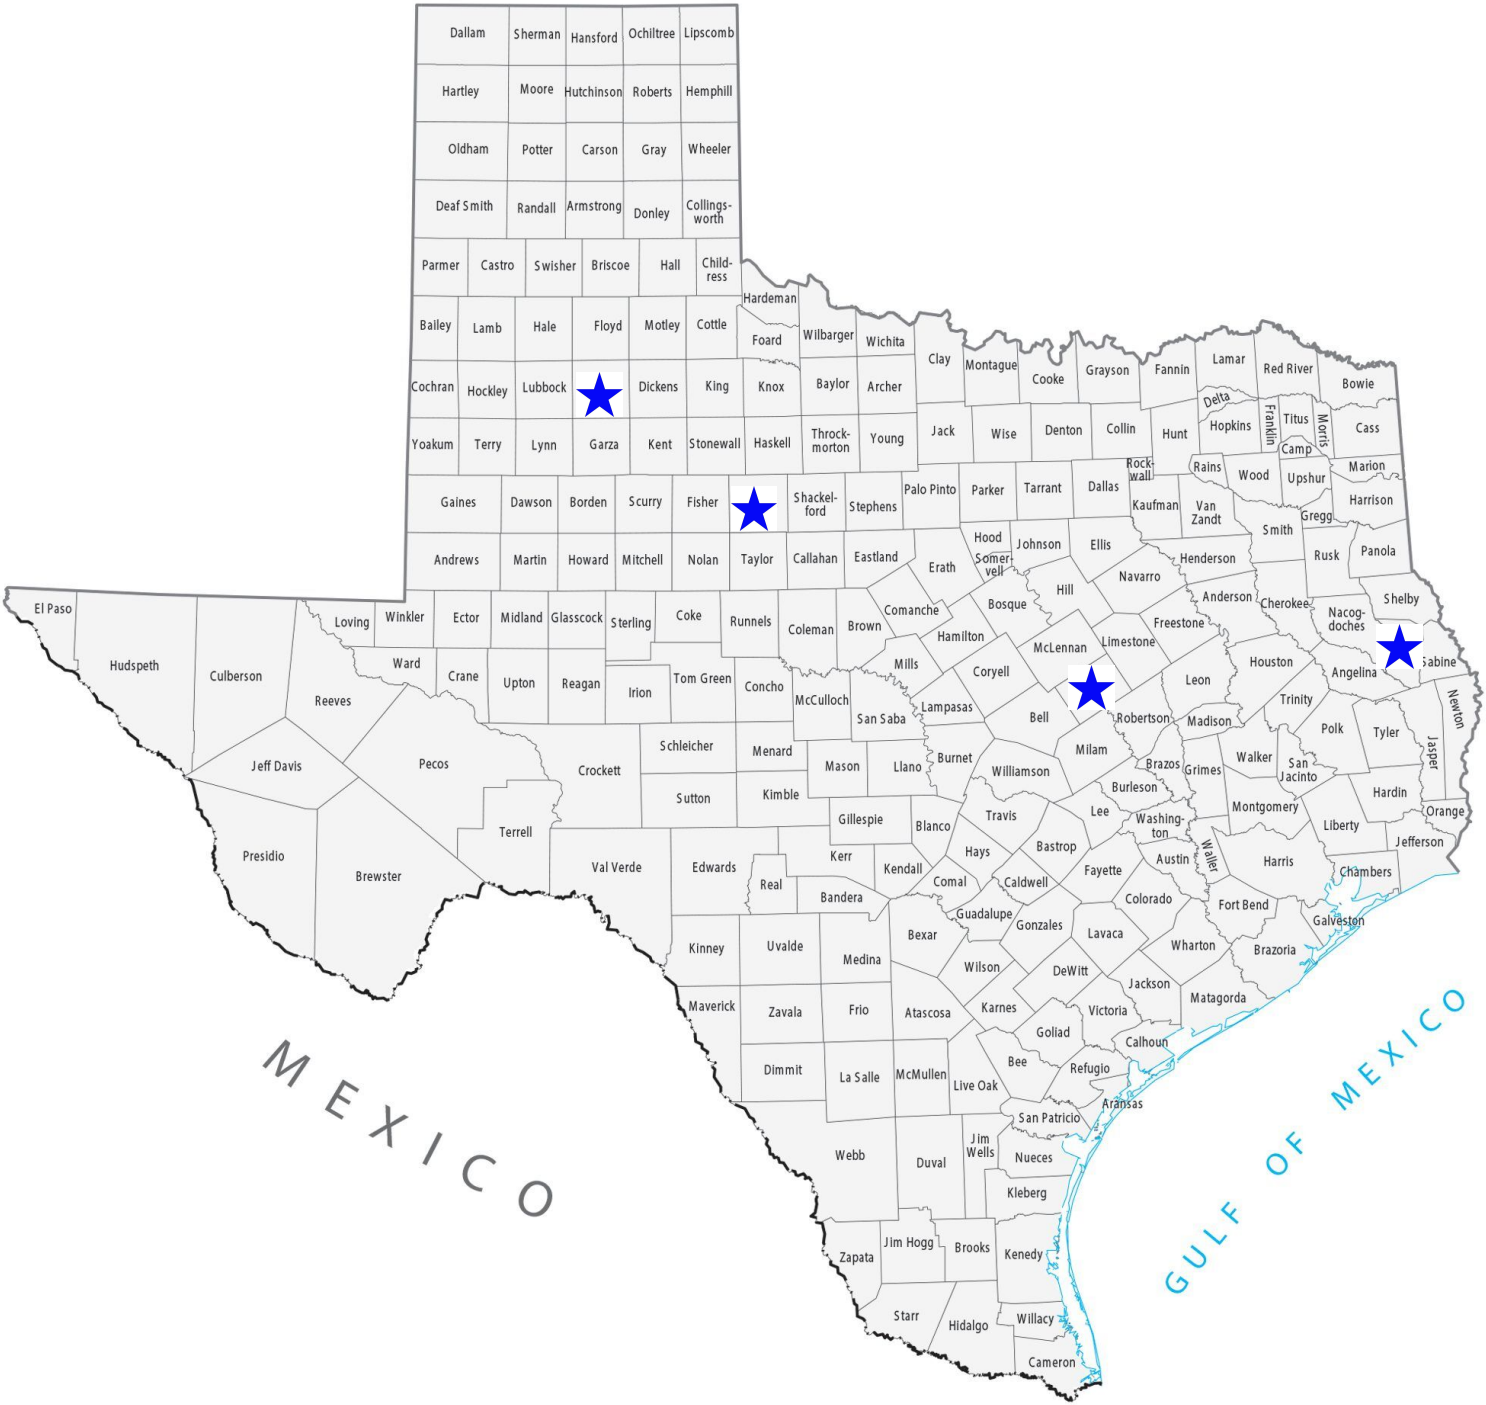

Map of Rural Emergency Hospital Sites

(As of May 2024)

★ Rural Emergency Hospitals (Crosbyton, Anson, Falls/Marlin, San Augustine)