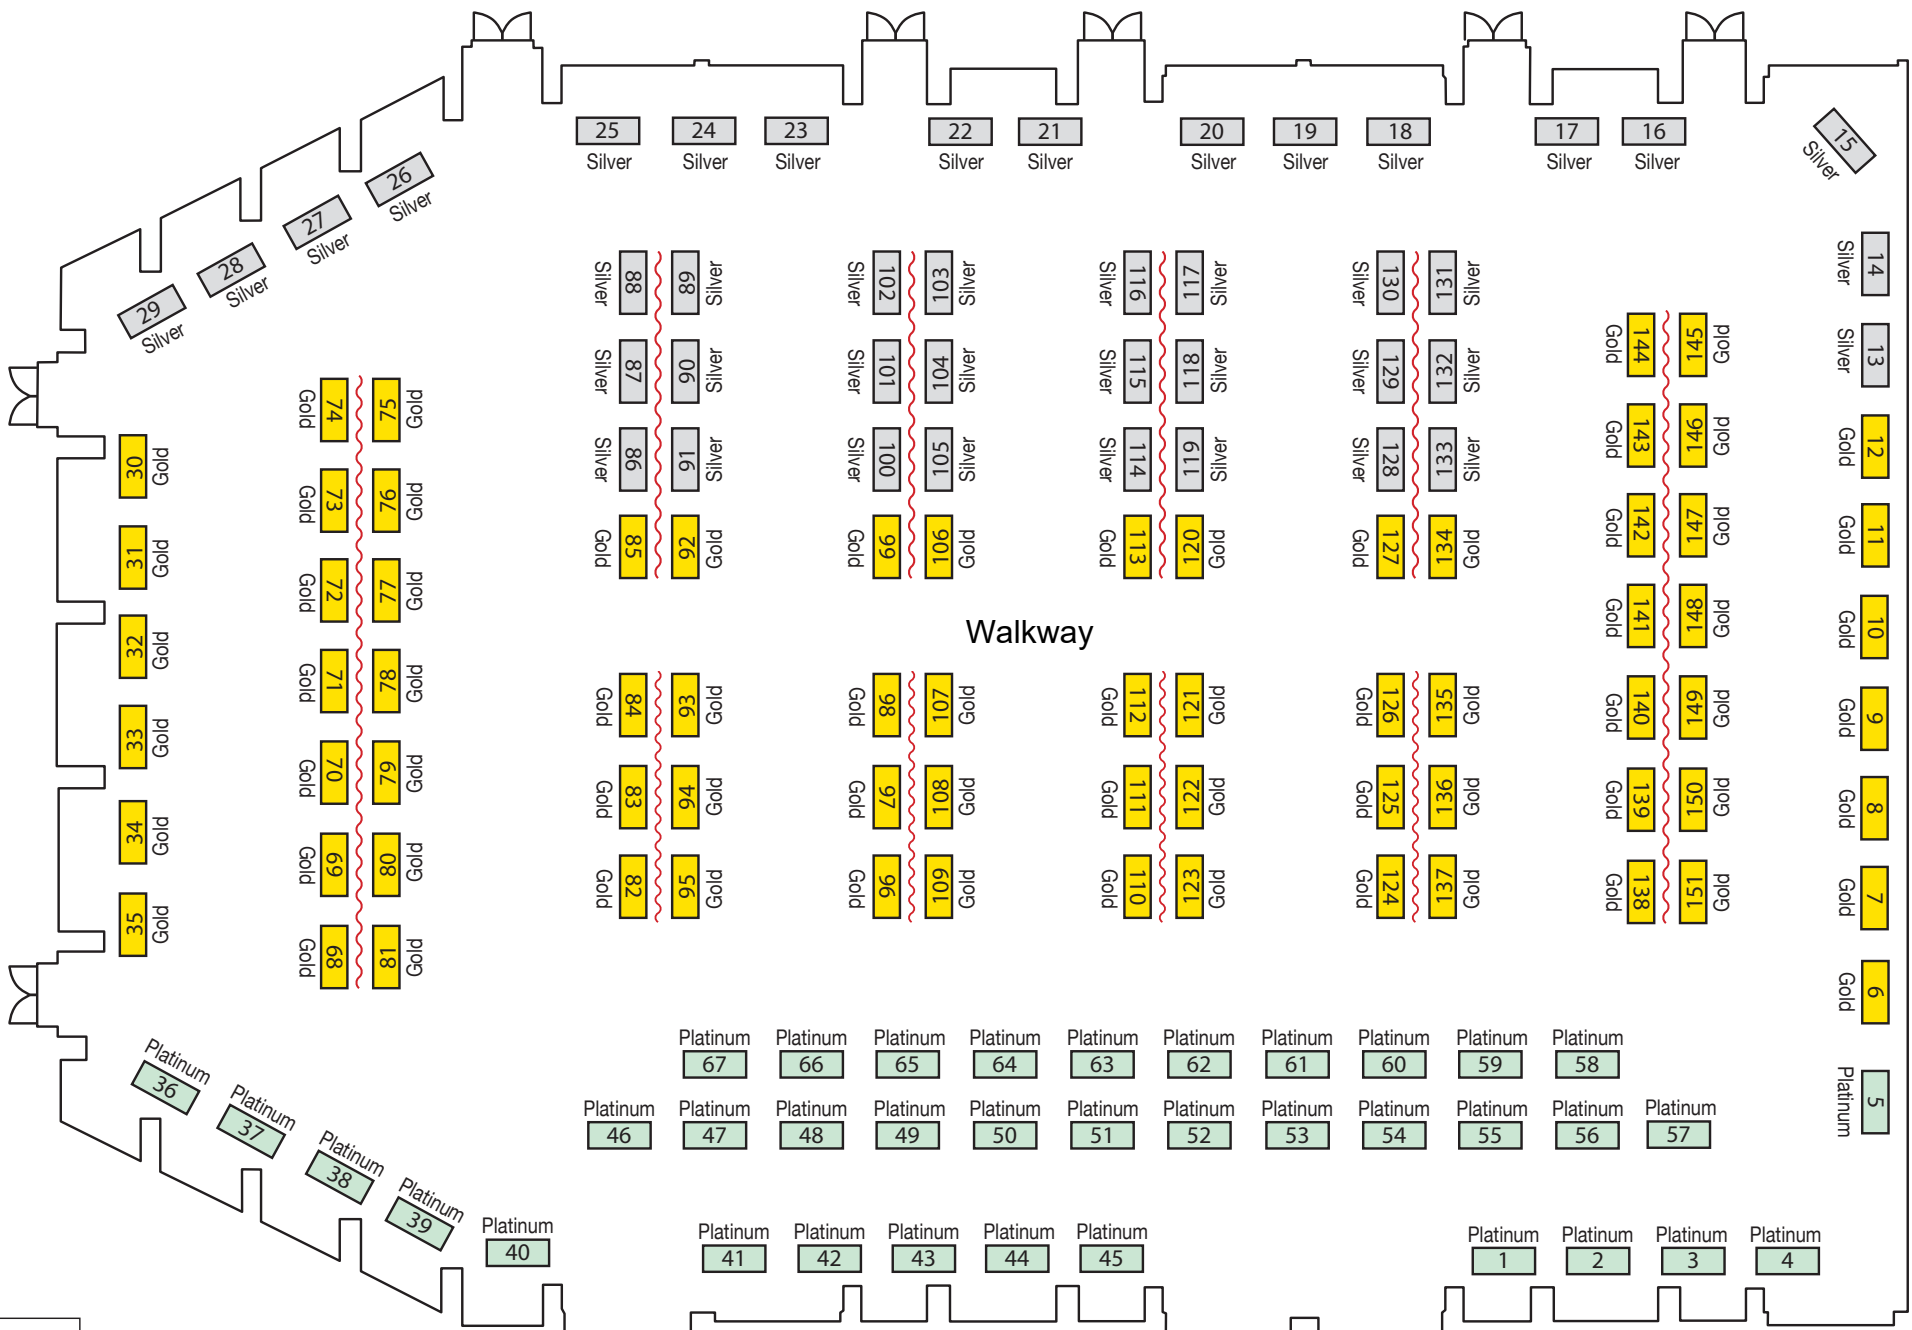

- Diamond
- Platinum
- Gold
- Silver

ENTRANCE

ENTRANCE

Diamond

Diamond's get 2 booths with chairs and can shape them in any direction as you wish, just don't impede a table next to you.